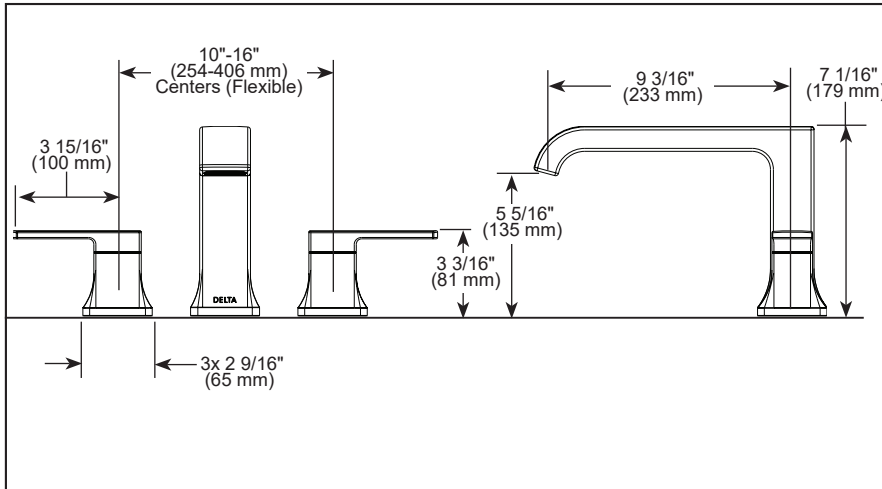

T2739 ▲

Submitted Model No.: _____

Specific Features: _____

▲ Designate proper finish suffix

see what Delta can do™

ROMAN TUB/WHIRLPOOL FAUCET TRIM

■ Velum™ Bath Collection

STANDARD SPECIFICATIONS:

- Temperature and volume controlled with handles
- Rough-In kit must also be ordered to complete installation
 - R2700 or R2707 for three hole
 - RP23601 for three hole 10" fixed installation
 There are separate specification sheets on each rough-in kit if more details are required.
- Hot/cold indicators